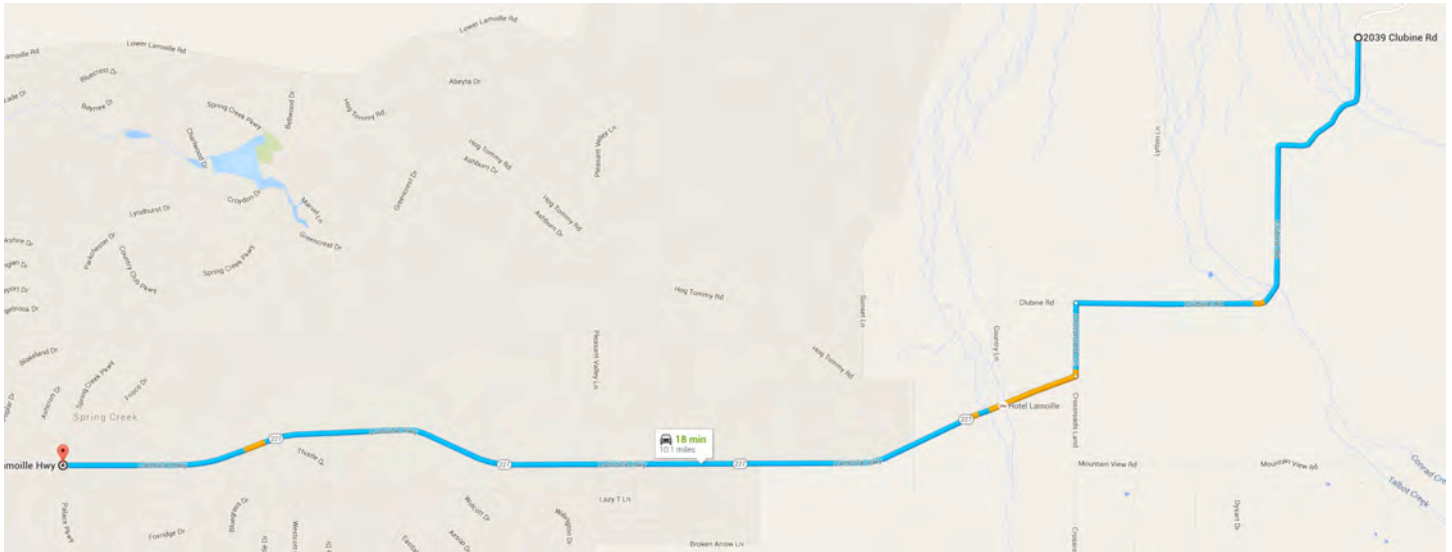

3.7 miles from the church

Greetings to riders and volunteers,

Weather permitting; we will be holding our next few rides at Mary Branscomb's ranch in Lamoille. Our ride times will be the same, but you will need to factor in an extra 15-20 minutes to get there as she lives about 4 miles the other side of Lamoille.

Please let me know if you cannot make it on time, and how late you expect you'll be. Chances are you can still participate as we often ride in Mary's arena before heading out into the pastures.

Attached is a map of how to get to Mary's.